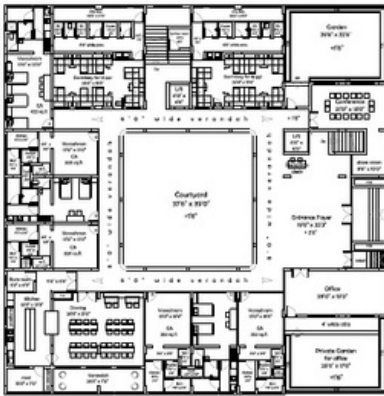

# SCHEMES

Vrindaranyam

NO. OF ROOMS - 7  
DORMITORIES - 2  
GROUND FLOOR  
9686 sq.ft.

Total : 27,213 sq.ft.

NO. OF ROOMS - 18  
1st FLOOR  
9598 sq.ft.

Total : 27,213 sq.ft.

NO. OF ROOMS - 18  
2nd FLOOR  
7929.00 sq.ft.